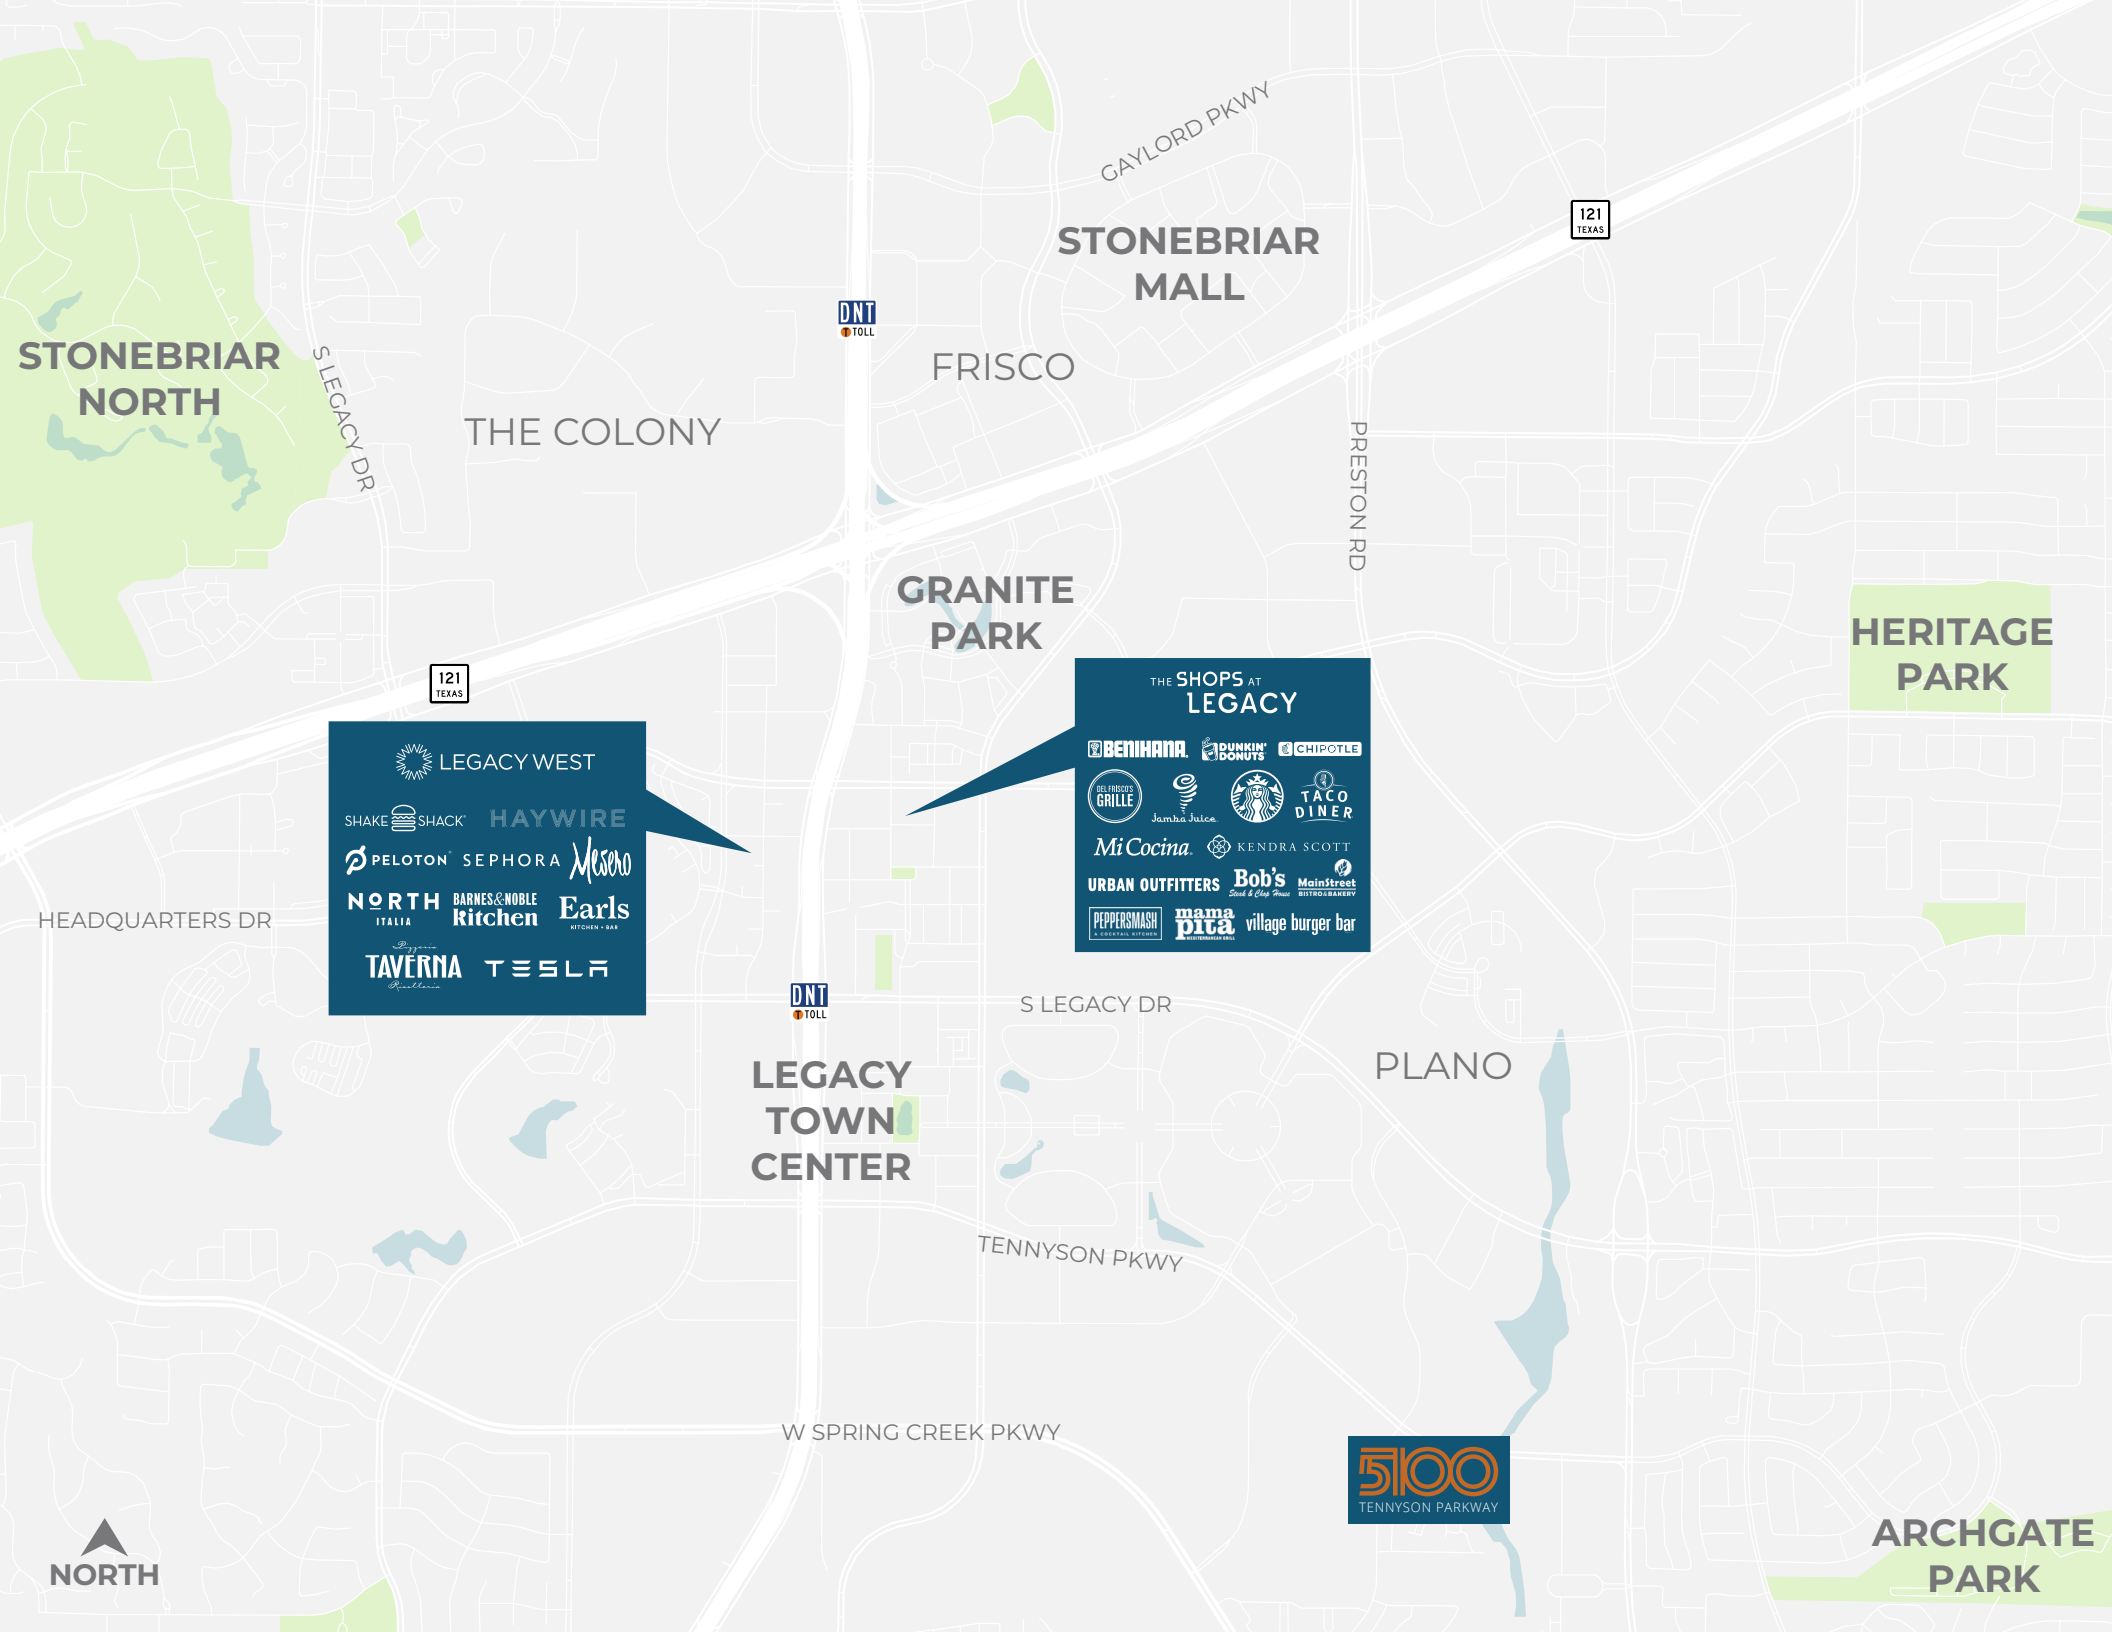

# NEARBY RETAIL & RESTAURANTS

- Del Frisco's DOUBLE EAGLE STEAKHOUSE
- PELOTON
- Mesero
- HAYWIRE
- SEPHORA
- lululemon
- athletica
- TAVERNA
- TESLA
- Mi Cocina.
- Jamhá Juice
- TACO DINER
- Starbucks
- DUNKIN' DONUTS
- SHAKE SHACK
- FABLETICS
- NORTH ITALIA
- Earls KITCHEN + BAR
- WARBY PARKER
- BARNES & NOBLE kitchen
- FOGO DE CHÃO BRAZILIAN STEAKHOUSE
- SUITSUPPLY
- BENIHANA
- KENDRA SCOTT
- URBAN OUTFITTERS

STONEBRIAR NORTH

STONEBRIAR MALL

FRISCO

THE COLONY

GRANITE PARK

HERITAGE PARK

LEGACY WEST

SHAKE SHACK HAYWIRE

PELOTON SEPHORA Mesero

NORTH BARNES & NOBLE Earls

TAVERNA TESLA

THE SHOPS AT LEGACY

BENIHANA DUNKIN' DONUTS CHIPOTLE

REFRESH GRILLE Jamba Juice STARBUCKS TACO DINER

Mi Cocina KENDRA SCOTT

URBAN OUTFITTERS Bob's Mainstreet

PEPPERMASH mama pita village burger bar

LEGACY TOWN CENTER

PLANO

ARCHGATE PARK

HEADQUARTERS DR

GAYLORD PKWY

S LEGACY DR

PRESTON RD